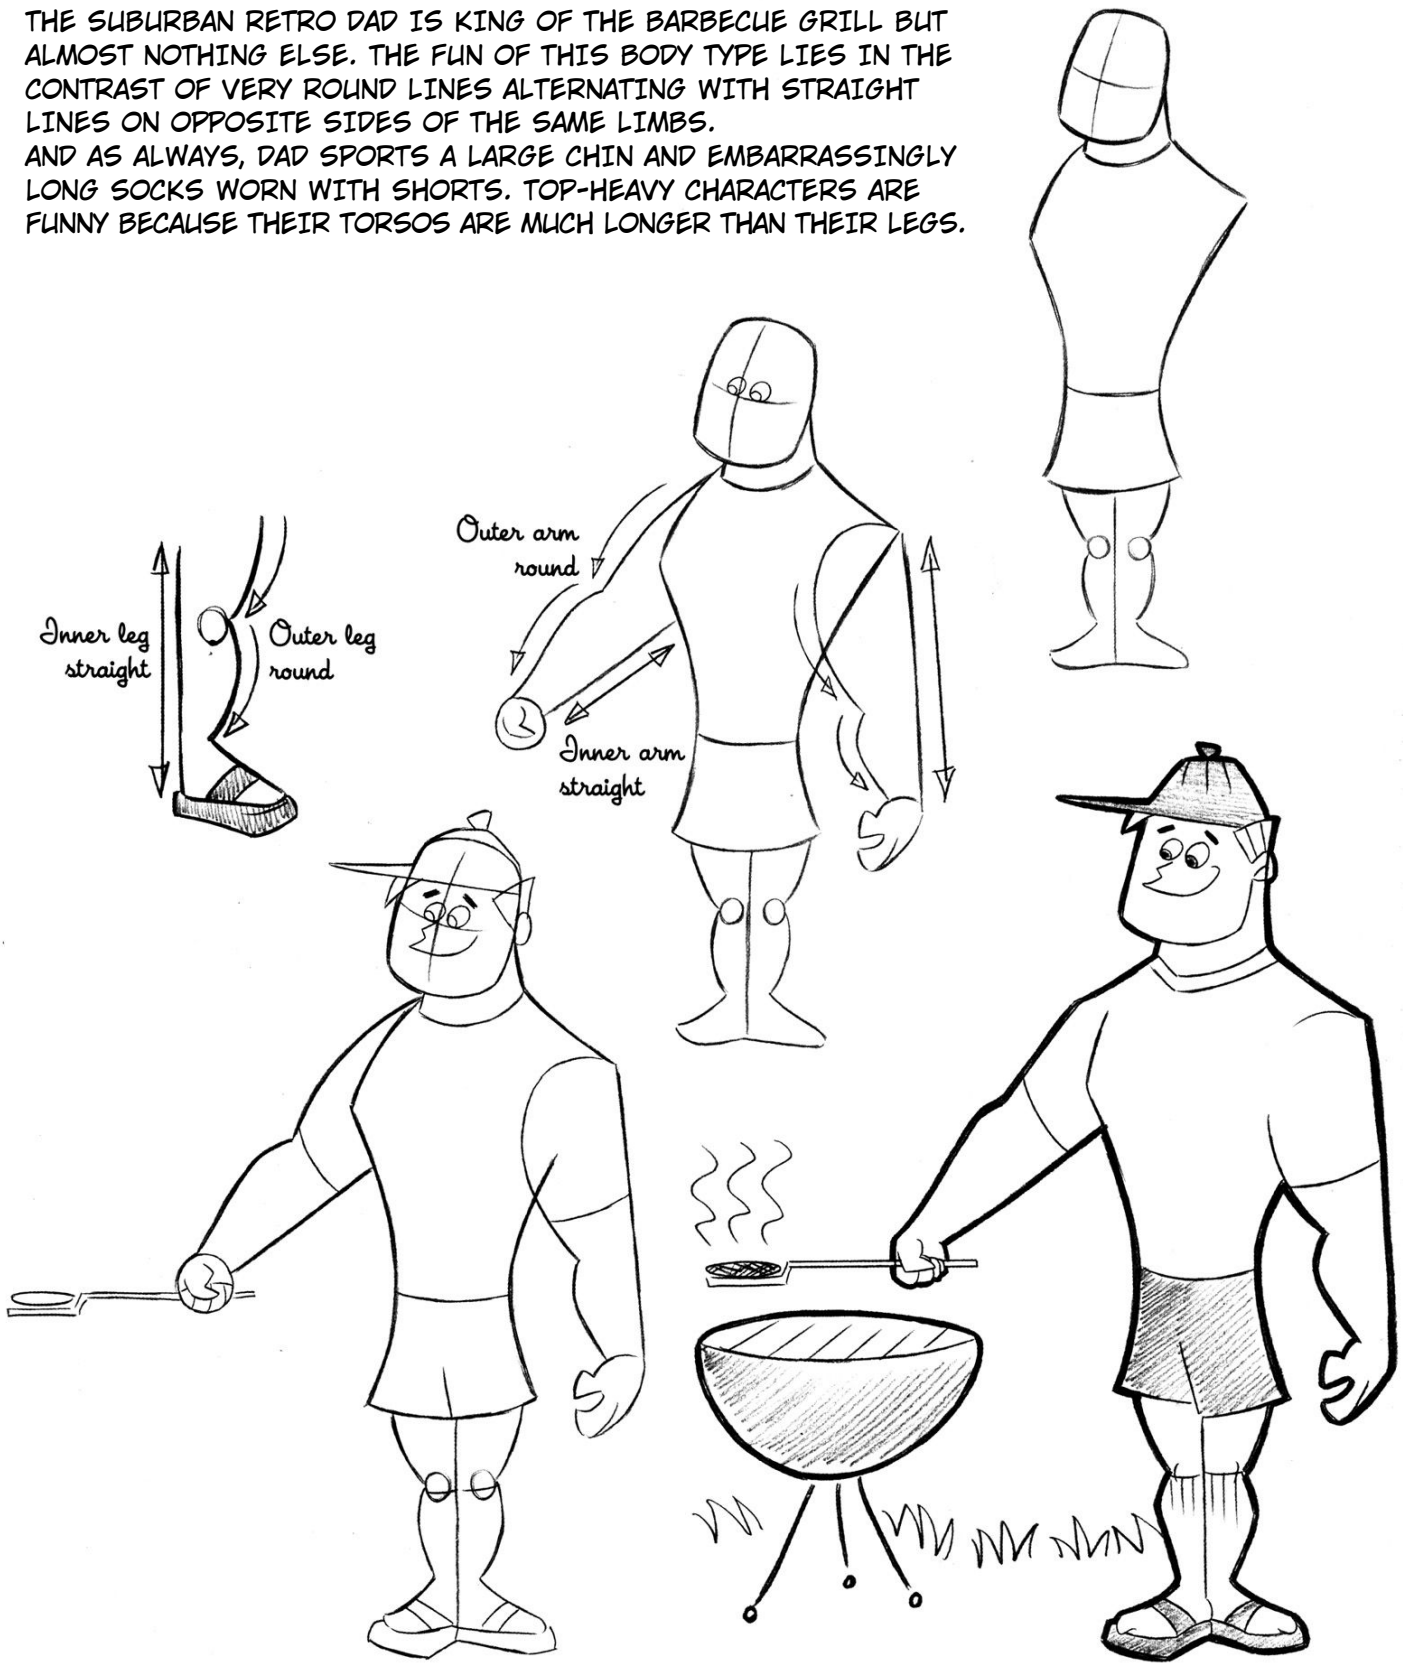

HOME ON THE RANGE: THE BARBECUE

THE SUBURBAN RETRO DAD IS KING OF THE BARBECUE GRILL BUT ALMOST NOTHING ELSE. THE FUN OF THIS BODY TYPE LIES IN THE CONTRAST OF VERY ROUND LINES ALTERNATING WITH STRAIGHT LINES ON OPPOSITE SIDES OF THE SAME LIMBS. AND AS ALWAYS, DAD SPORTS A LARGE CHIN AND EMBARRASSINGLY LONG SOCKS WORN WITH SHORTS. TOP-HEAVY CHARACTERS ARE FUNNY BECAUSE THEIR TORSOS ARE MUCH LONGER THAN THEIR LEGS.